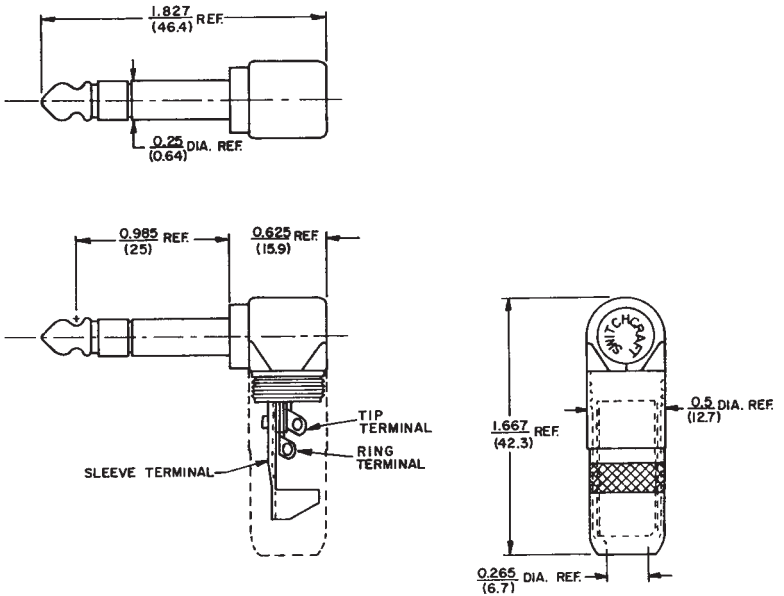

## RIGHT-ANGLE AUDIO PHONE PLUG

No. 236